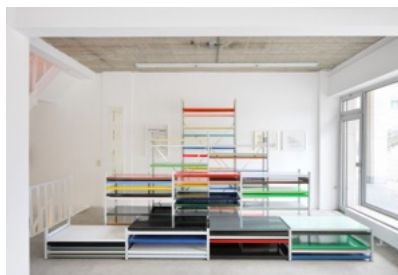

2018

Each unique

ARCHITECTEN DE VYLDER VINCK TAILLIEU

ODE TIXIT

Metal frames and hand-painted shelves
L 106 x W 30 x H 235 cm (11 shelves) /
L 209 x W 40 x H 170 cm (18 shelves) /
L 312 x W 50 x H 105 cm (21 shelves) /
L 415 x W 60 x H 40 cm (20 shelves)