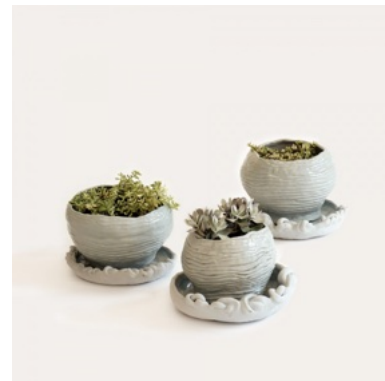

2020
Made to order

CHRISTOPH HEFTI

HANDS, CATCHING (BLUE)

Wool, nettle
L 80 x W 60 x H 25 cm

2017
Limited edition of 12 pieces

VALÉRIE MANNAERTS

ARBALETTE

Ceramic
L 28 x W 28 x H 20 cm