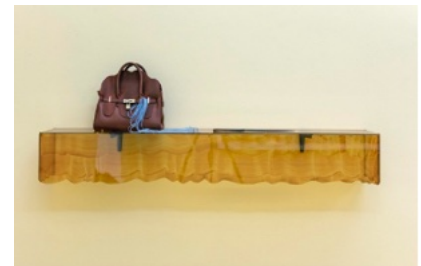

WL

Wood, electrical fittings
L 128 x W 44 x H 108 cm

2019
Limited edition of 8 pieces + 2 A.P.

KOENRAAD DEDOBDELEER

MODERNISTA

Hand-flocked steel, electrical fittings
L 42 x W 32 x H 28 cm

2021
Limited edition of 8 + 1 prototype + 2 A.P.