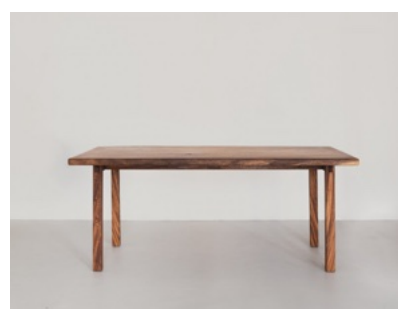

STUDIO MUMBAI / BIJOY JAIN

TABLE II

Rain tree wood (dried for 12 years), tung
oil
L 180 x W 90 x H 74 cm

2021

Made to measure