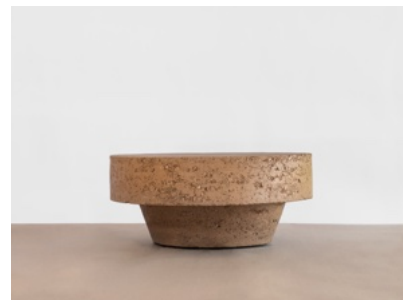

BERNARD DUBOIS

LAMP III

Rammed earth, electrical fittings
L 46,8 x W 46,8 x H 20 cm

2023
Limited edition of 8 pieces + 1 Prototype +
2 A.P.