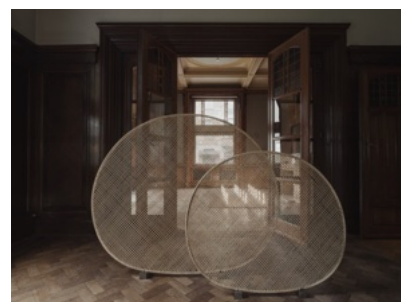

JUNYA ISHIGAMI

AMI KABE (PARTITION - L)

Stainless steel, rattan, wood
W 168 x H 147 cm

2024