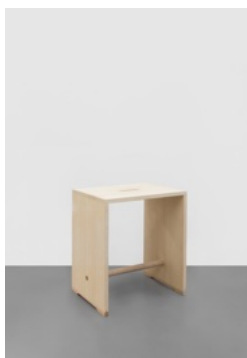

SOPHIE NYS

GREIFLOCH

Massive beach, spruce
L 40 x W 30 x H 44 cm

2016

Limited edition of 10 pieces + 2 A.P.