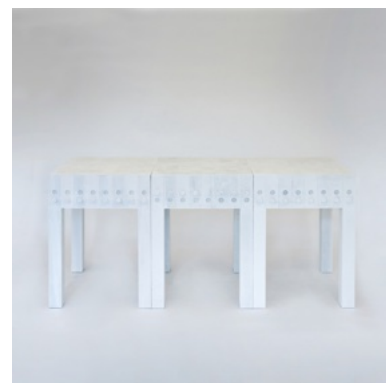

CHRIST & GANTENBEIN

ATHENS SERIES

Wood, plaster
L 60 x W 60 x H 80 cm

2017
Limited edition of 6 pieces + 1 Prototype +
2 A.P.