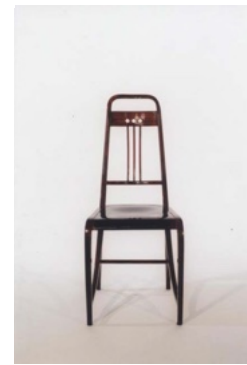

C. 1903
Executed by Josef Veilich and
Friedrich Otto Schmidt Mahogany

ADOLF LOOS

Scheu stool

Made for the Villa Scheu, Vienna
45,5 x 44 x 29 cm

C. 1903

JOSEF HOFFMANN

Four Model 511 chairs

Stained beech and plywood
Edited by Thonet
97 x 42 x 42 cm