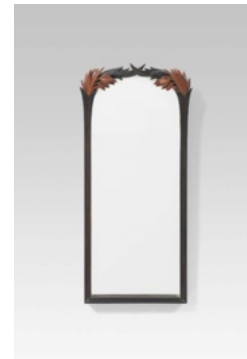

188,5 x 116 x 5 cm

1989 - 1996

ALEXANDRU CHIRA

Winged Lamp (Study for Stereo-Poem)

Oil on canvas
117 x 117 x 2 cm

1997
Signed and dated

GAUTHIER OUSHOORN

Untitled (Asparagus)

2013
Edition 4 + 1 AP

JOSEF HOFFMANN

Set of two drawings

Ink on paper
30 x 21 cm

C. 1950
Signed

JOSEF HOFFMANN

Set of two drawings

Ink on paper
30 x 21 cm

C. 1950
Signed

JOSEF HOFFMANN

Mirror

Carved and patinated nutwood
37,7 x 17,5 cm

1942
Executed by Max Welz and Friedrich Nerold
(Includes sketch drawing)

ADOLF LOOS

Pair of Fanback Chairs

Made for the Villa Scheu
78,5 x 49 x 49 cm