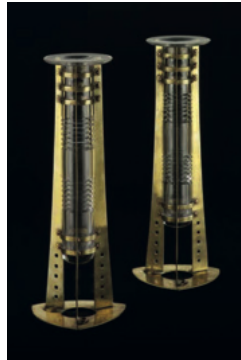

GUSTAVE SERRURIER-BOVY

Pair of vases

Crystal vase executed by Val Saint Lambert, brass and copper
H. 40,5 cm

1902